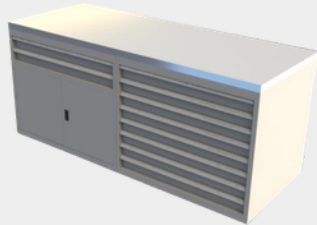

WBDC SERIES

WBDC 82