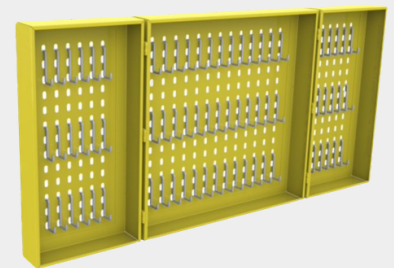

NO	ITEM	W	D	H
1	WBD 42	2020	755	850
2	WBD 55		800	885
3	WBD 64		750	850
4	WBD 65		755	1065
5	WBD 66		755	1065
6	WBD 88		800	885

DRAWER SIZE	WBD 42		WBD 55		WBD 64	
	LEFT	RIGHT	LEFT	RIGHT	LEFT	RIGHT
	2 x 360 mm	2 x 120 mm	2 x 90 mm	2 x 90 mm	2 x 120 mm	2 x 90 mm
		2 x 240 mm	120 mm	120 mm	2 x 240 mm	2 x 120 mm
			180 mm	180 mm		2 x 240 mm
			240 mm	240 mm		
	WBD 65		WBD 66		WBD 88	
	LEFT	RIGHT	LEFT	RIGHT	LEFT	RIGHT
	2 x 90 mm	2 x 90 mm	2 x 90 mm	2 x 90 mm	8 x 90 mm	8 x 90 mm
	120 mm	2 x 120 mm	2 x 120 mm	2 x 120 mm		
180 mm	2 x 240 mm	2 x 240 mm	2 x 240 mm			
240 mm						

WBDCP SERIES

WBDCP 50

W	D	H	D1	H1
2020	800	885	330	500 - 700

WBDP SERIES

WBDP 33

HSD, TOOLBOX, WALL CABINET SERIES

HSD 8

TOOLBOX