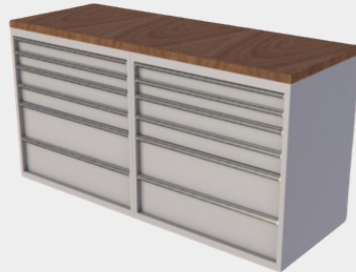

WBDC 50

NO	ITEM	W	D	H	DETAIL	
1	WBDC 50	2020 mm	800 mm	885 mm	1 CABINET	2 Drawer 90 mm
						1 Drawer 120 mm
						1 Drawer 180 mm
						1 Drawer 240 mm
2	WBDC 82	2020 mm	800 mm	885 mm	1 Drawer 60 mm	8 Drawer 90 mm
					1 Drawer 120 mm	
					1 Cabinet	

WBD SERIES

WBD 56

WBD 55

WBD 64

WBD 42

WBD 66

WBD 88

Welded construction of high quality sheet
 1.4 - 2.8 mm thickness
 Drawer easily glide assured by 4 precision
 ball bearing
 Central locking system
 Can load 100 kg for < 100 mm drawer
 Can load 150 kg for > 100 mm drawer
 Epoxy - Polyester powder (electrostatic)
 coated