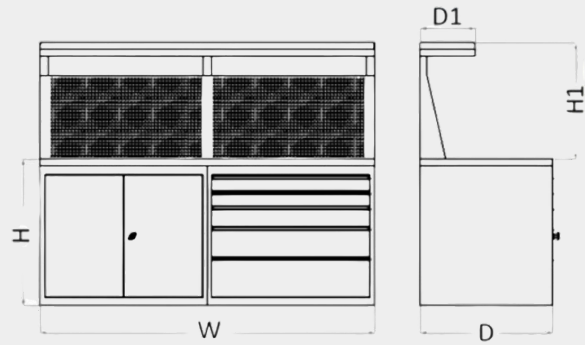

W	D	H	D1	H1
2020	800	885	330	500 - 700

WBDP SERIES