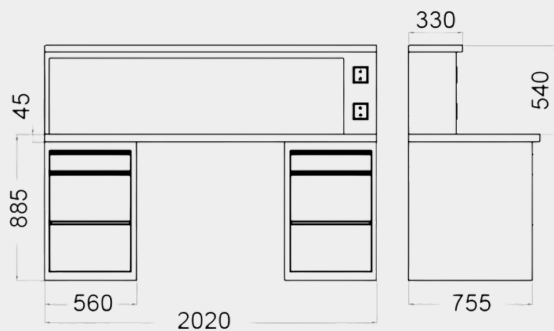

WBDCP SERIES

W	D	H	D1	H1
2020	800	885	330	500 - 700

WBDP SERIES

WBDP 33

HSD, TOOLBOX, WALL CABINET SERIES

W	D	H	DRAWER SIZE
1310 mm	1510 mm	1200 mm	8 x 135 mm

W	D	H
654 mm	310 mm	394 mm

W	D	H
1832 mm	127 mm	916 mm