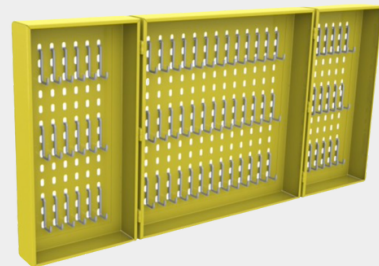

NO	ITEM	W	D	H
1	WBD 42	2020	755	850
2	WBD 55		800	885
3	WBD 64		750	850
4	WBD 65		755	1065
5	WBD 66		755	1065
6	WBD 88		800	885

DRAWER SIZE	WBD 42		WBD 55		WBD 64	
	LEFT	RIGHT	LEFT	RIGHT	LEFT	RIGHT
	2 x 360 mm	2 x 120 mm	2 x 90 mm	2 x 90 mm	2 x 120 mm	2 x 90 mm
		2 x 240 mm	120 mm	120 mm	2 x 240 mm	2 x 120 mm
			180 mm	180 mm		2 x 240 mm
			240 mm	240 mm		
	WBD 65		WBD 66		WBD 88	
	LEFT	RIGHT	LEFT	RIGHT	LEFT	RIGHT
	2 x 90 mm	2 x 90 mm	2 x 90 mm	2 x 90 mm	8 x 90 mm	8 x 90 mm
	120 mm	2 x 120 mm	2 x 120 mm	2 x 120 mm		
180 mm	2 x 240 mm	2 x 240 mm	2 x 240 mm			
240 mm						

WBDCP SERIES

WBDCP 50

W	D	H	D1	H1
2020	800	885	330	500 - 700

WBDP SERIES

WBDP 33

HSD, TOOLBOX, WALL CABINET SERIES

HSD 8

TOOLBOX