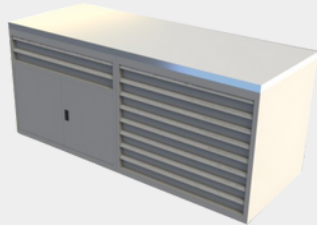

WBDC SERIES

WBDC 82