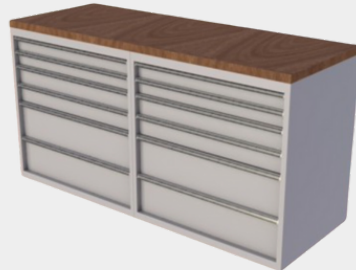

WBDC 50

NO	ITEM	W	D	H	DETAIL	
1	WBDC 50	2020 mm	800 mm	885 mm	1 CABINET	2 Drawer 90 mm
						1 Drawer 120 mm
						1 Drawer 180 mm
						1 Drawer 240 mm
2	WBDC 82	2020 mm	800 mm	885 mm	1 Drawer 60 mm	8 Drawer 90 mm
					1 Drawer 120 mm	
					1 Cabinet	

WBD SERIES

WBD 56

WBD 55

WBD 64

WBD 42

WBD 66

WBD 88

Welded construction of high quality sheet
 1.4 mm thickness
 Drawer easily glide assured by 4 precision
 ball bearing
 Central locking system
 Can load 100 kg for < 100 mm drawer
 Can load 250 kg for > 100 mm drawer
 Epoxy - Polyester powder (electrostatic)
 coated