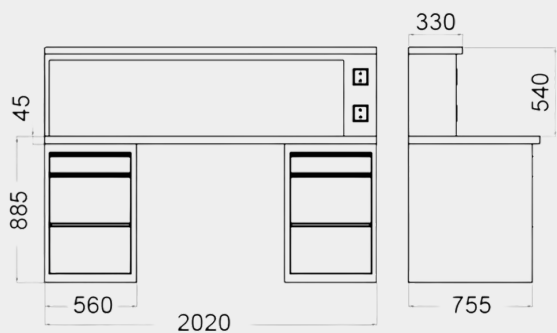

WBDCP SERIES

W	D	H	D1	H1
2020	800	885	330	500 - 700

WBDP SERIES

WBDP 33

HSD, TOOLBOX, WALL CABINET SERIES

W	D	H	DRAWER SIZE
1310 mm	1510 mm	1200 mm	8 x 135 mm

W	D	H
654 mm	310 mm	394 mm

W	D	H
1832 mm	127 mm	916 mm